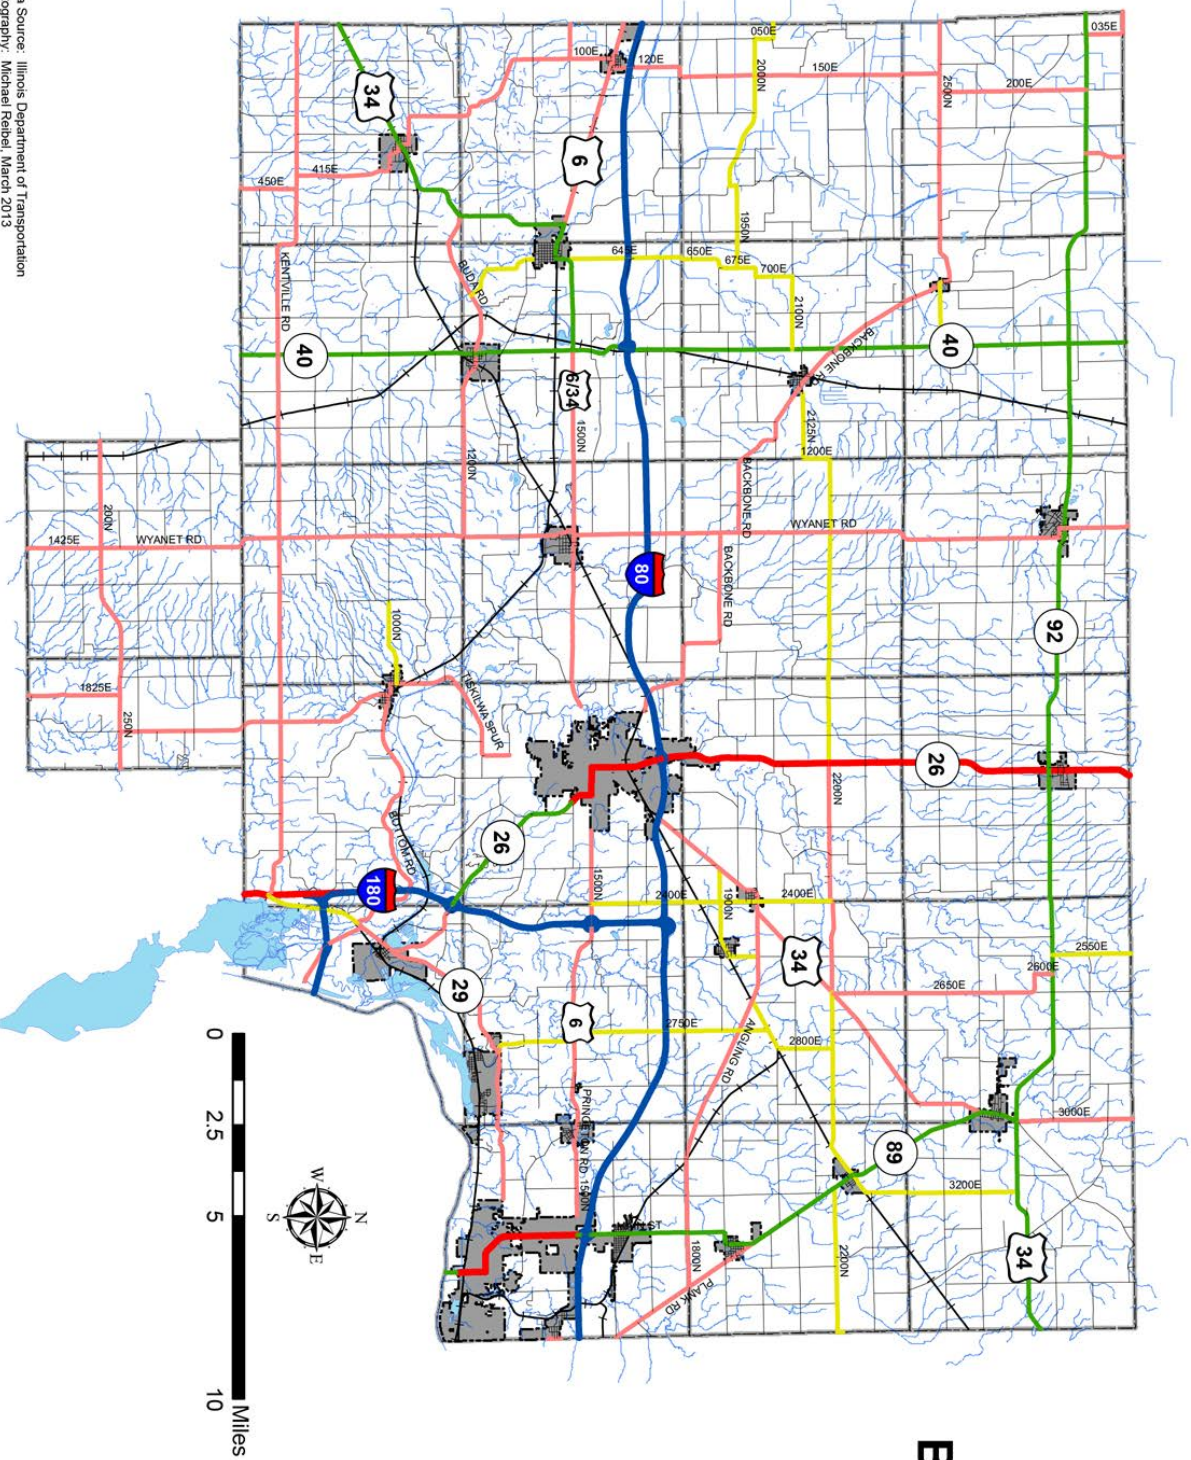

Map 3.1: Functional Classification of Highways Bureau County, Illinois

Legend	
Functional Class	
	Interstate
	Other Principal Arterial
	Minor Arterial (Non-Urban)
	Major Collector (Non-Urban)
	Minor Collector (Non-Urban)
	Local Road or Street (Non-Urban)
	Rail Lines
	Water Bodies
	Streams
	Incorporated Cities/Villages
	Townships