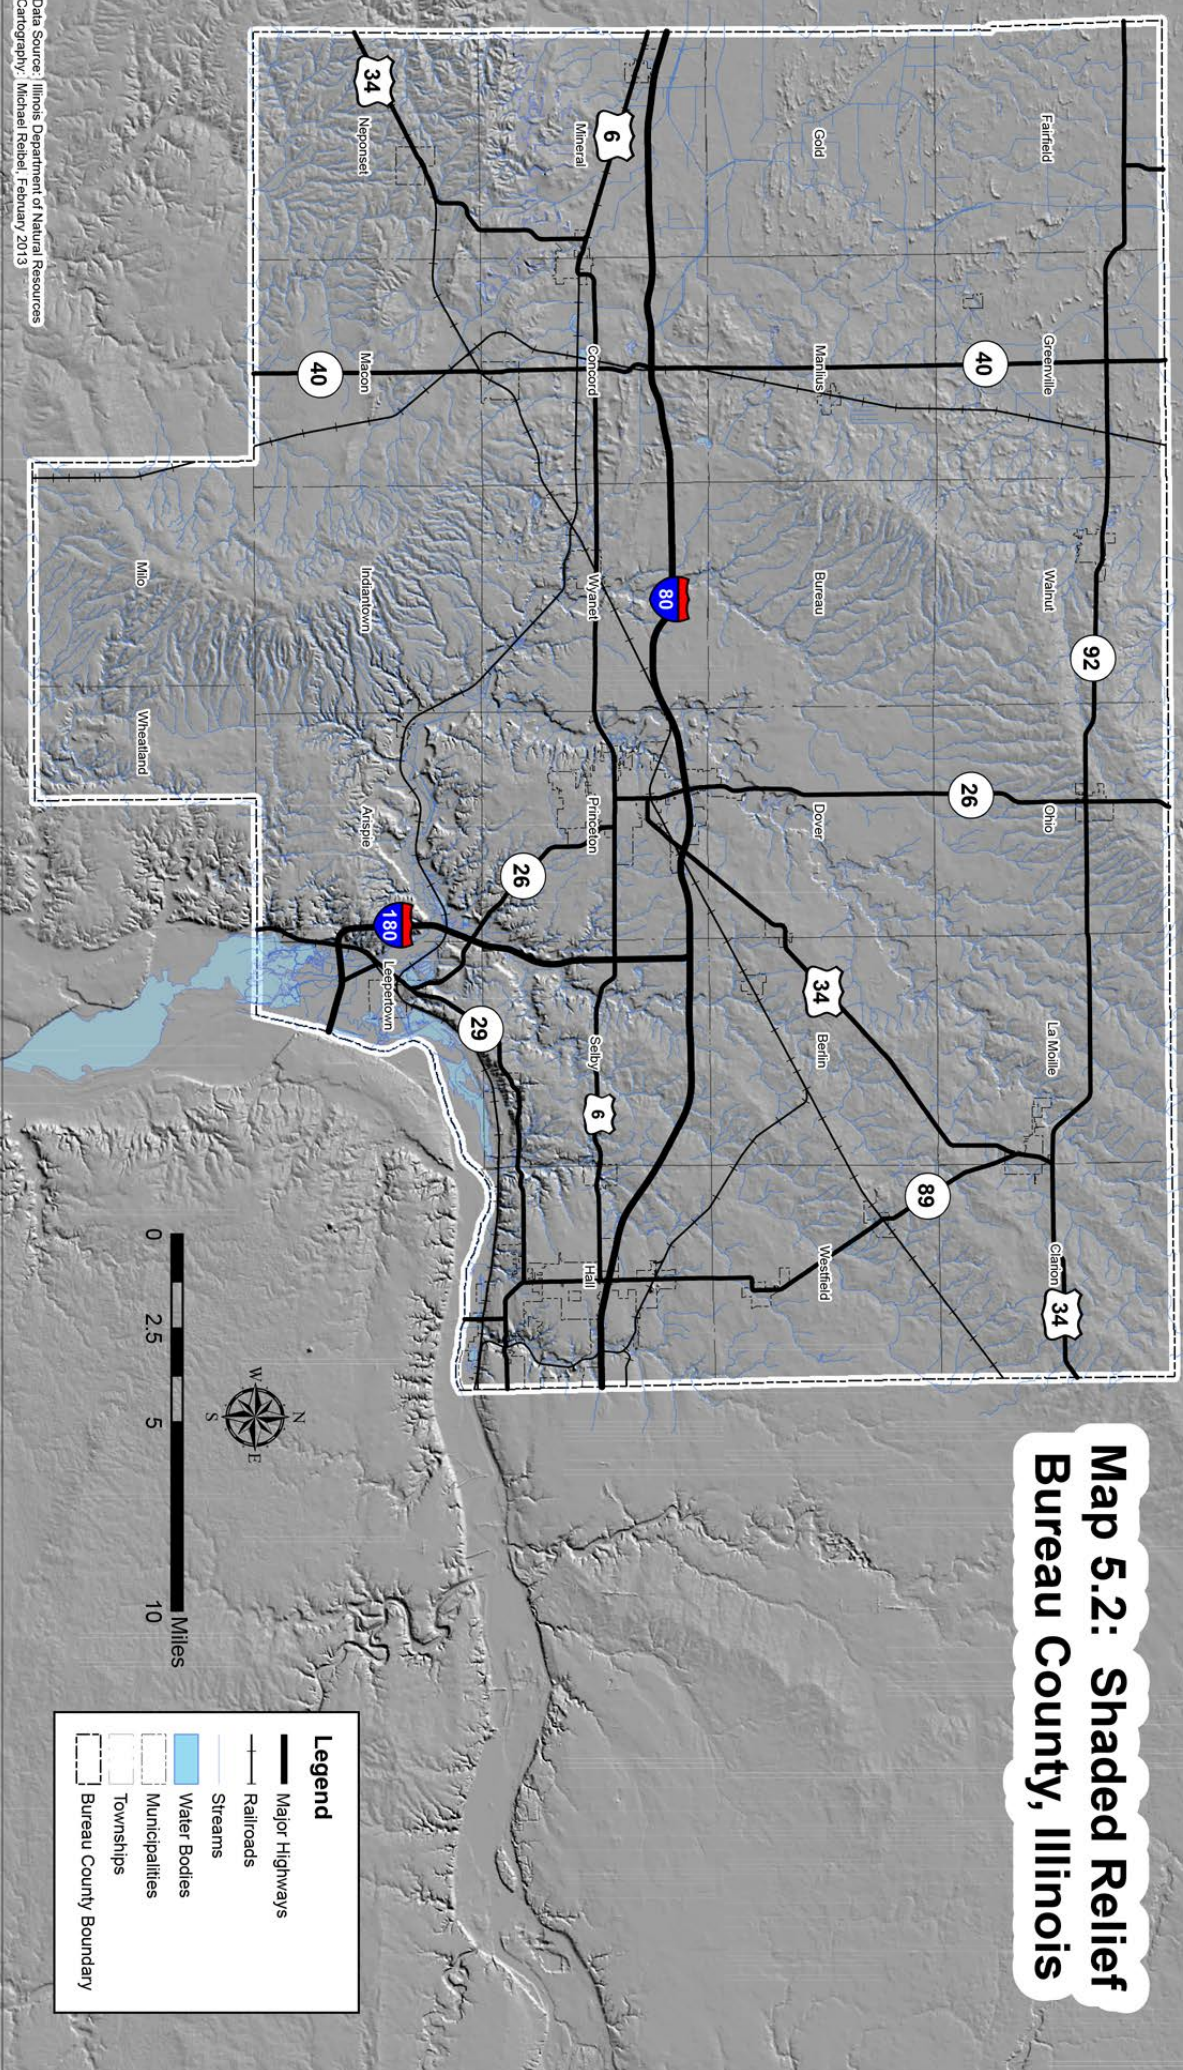

Map 5.2: Shaded Relief Bureau County, Illinois

Legend

- Major Highways
- Railroads
- Streams
- Water Bodies
- Municipalities
- Townships
- Bureau County Boundary

Data Source: Illinois Department of Natural Resources
Cartography: Michael Reibel, February 2013