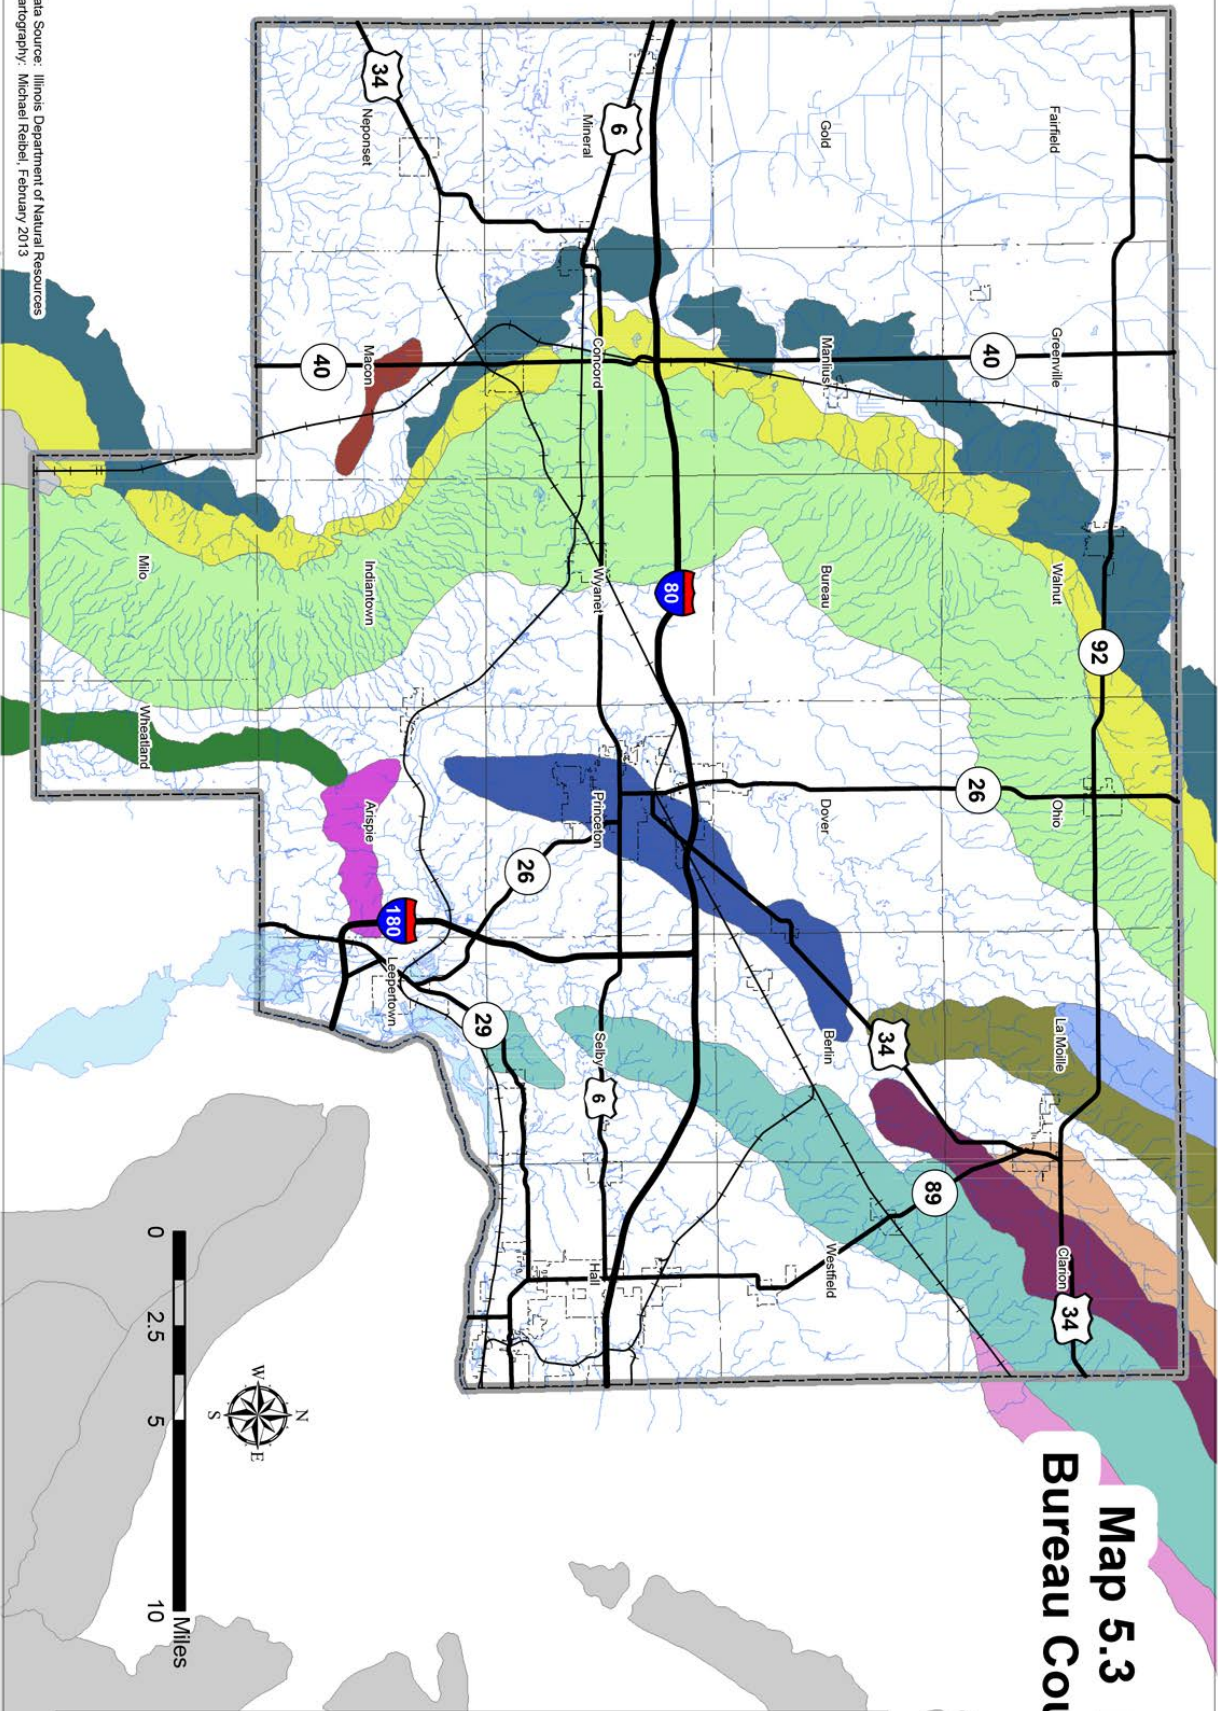

# Map 5.3 Moraines Bureau County, Illinois

Legend	
	Major Highways
	Railroads
	Streams
	Water Bodies
	Municipalities
	Bureau County Boundary
	Townships
Moraines	
	Arlington
	Arspie
	Atkinson
	Buda
	Dover
	Eureka
	La Moille
	Mendota
	Park Ridge
	Paw Paw
	Providence
	Sheffield
	Theiss
	Van Orin
	Other Moraines

Data Source: Illinois Department of Natural Resources  
Cartography: Michael Reibel, February 2013